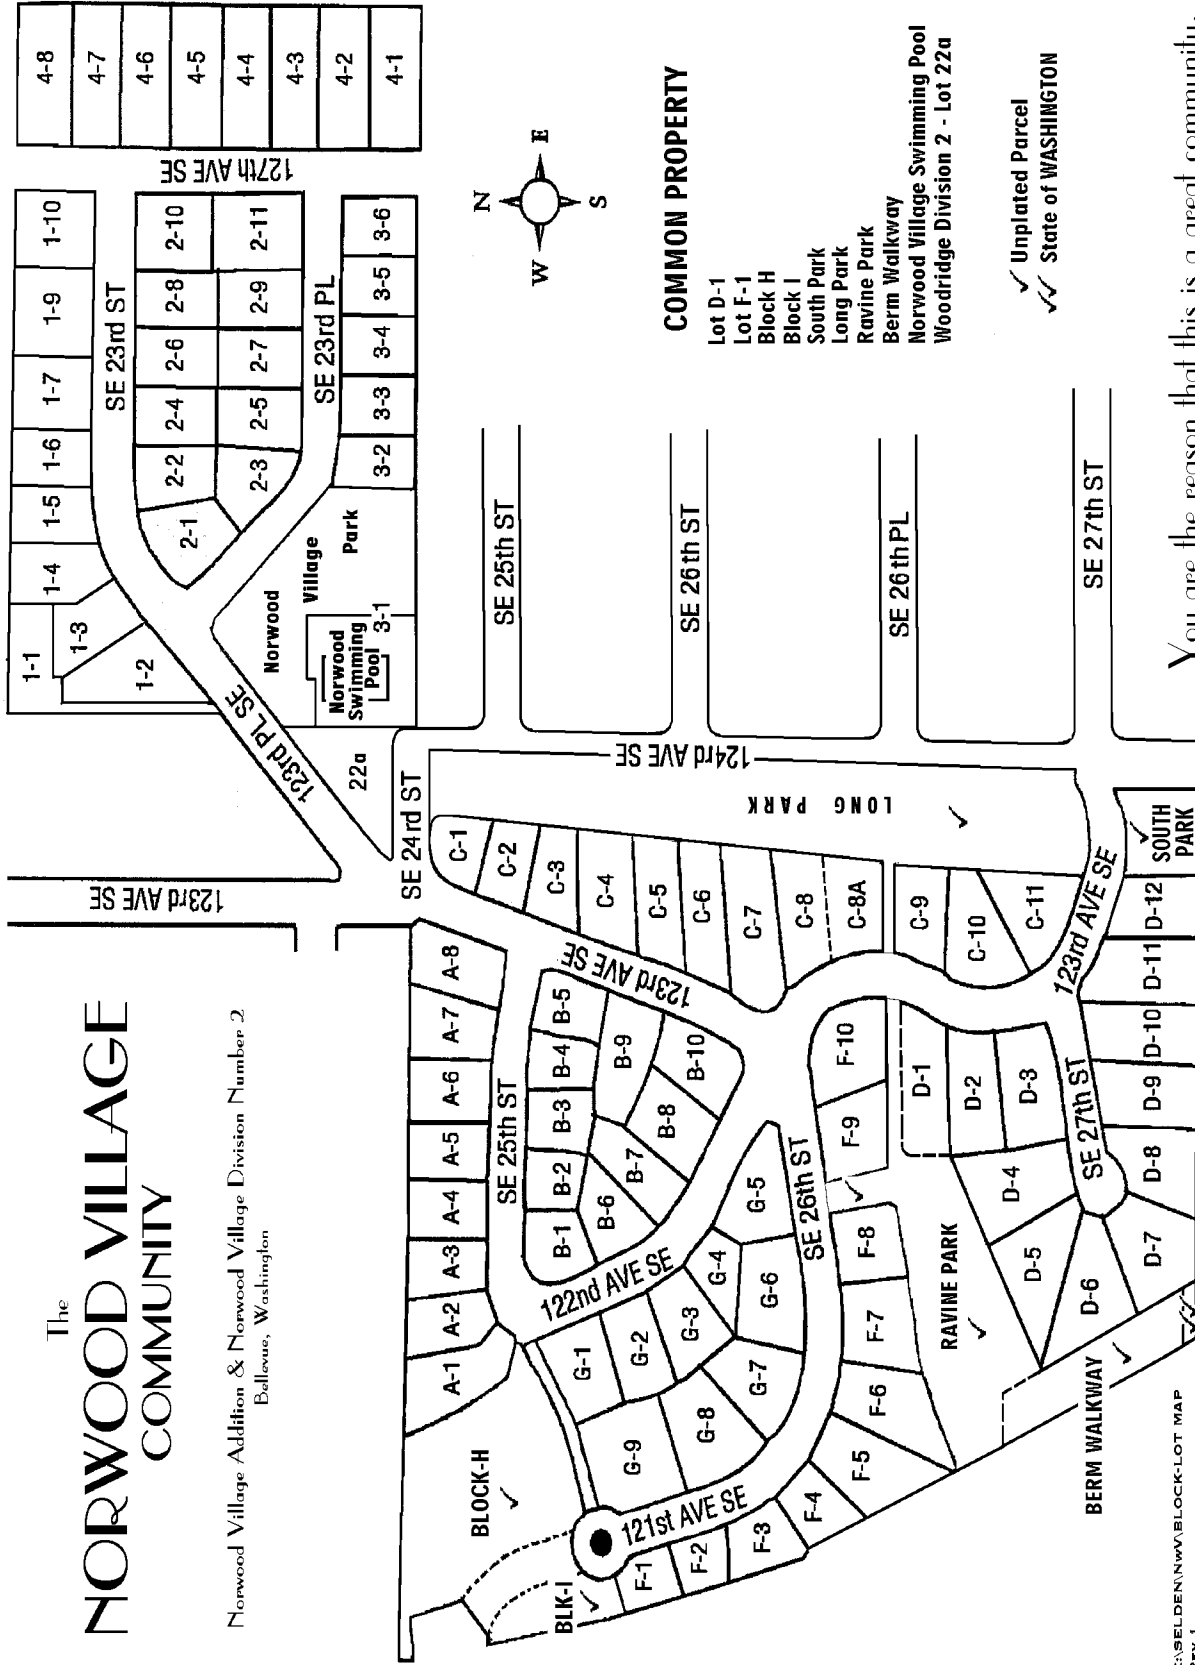

The NORWOOD VILLAGE COMMUNITY

Norwood Village Addition & Norwood Village Division Number 2
Bellevue, Washington

COMMON PROPERTY

- Lot D-1
- Lot F-1
- Block H
- Block I
- South Park
- Long Park
- Ravine Park
- Berm Walkway
- Norwood Village Swimming Pool
- Woodridge Division 2 - Lot 22a

- ✓ Unplatted Parcel
- ✓✓ State of WASHINGTON

You are the reason that this is a great community.